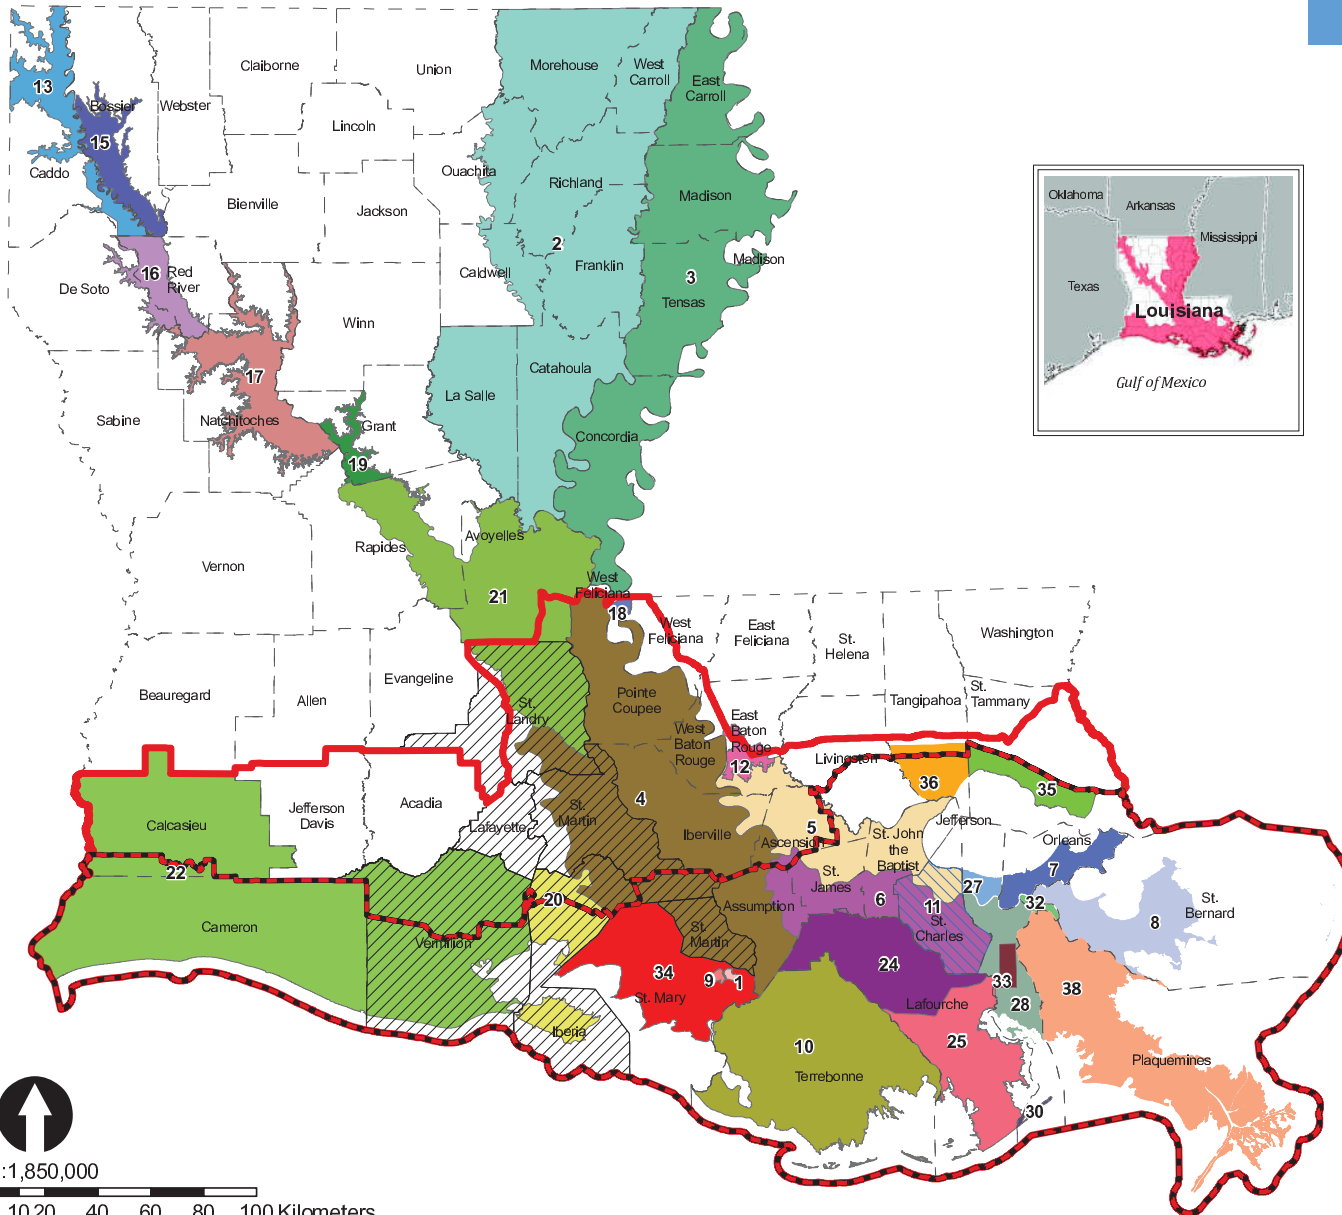

# Louisiana Levee Districts

- CMD Coastal Zone
  - Coastal Area Boundary
  - Teche-Vermilion Fresh Water District
  - LA Parishes
- Levee Districts**
- 4 Atchafalaya Basin Levee District
  - 15 Bossier Levee District
  - 13 Caddo Levee District
  - 22 Chenier Plain Coastal Restoration and Protection Authority
  - 3 Fifth Louisiana Levee District
  - 30 Grand Isle Independent Levee District
  - 20 Iberia Parish Levee, Hurricane Protection, and Conservation District
  - 33 Lafitte Area Independent Levee District
  - 6 Lafourche Basin Levee District
  - 17 Natchitoches Levee and Drainage District
  - 19 Nineteenth Louisiana Levee District
  - 24 North Lafourche Conservation, Levee and Drainage District
  - 5 Pontchartrain Levee District
  - 16 Red River Levee and Drainage District
  - 21 Red River, Atchafalaya, and Bayou Boeuf Levee District
  - 25 South Lafourche Levee District
  - 34 St. Mary Levee District
  - 35 St. Tammany Levee District
  - 2 Tensas Levee District
  - 10 Terrebonne Levee and Conservation District
- SLFPA - East**
- 27 East Jefferson Levee District
  - 8 Lake Borgne Basin Levee District
  - 7 Orleans Levee District
  - 36 Tangipahoa Levee District
- SLFPA - West**
- 32 Algiers Levee District
  - 28 West Jefferson Levee District
- Entities Functioning as Levee Districts**
- 38 Plaquemines Parish Government
  - 12 City of Baton Rouge
  - 1 Morgan City
  - 18 Louisiana State Penitentiary
  - St. Charles Parish Government
  - 9 Town of Berwick